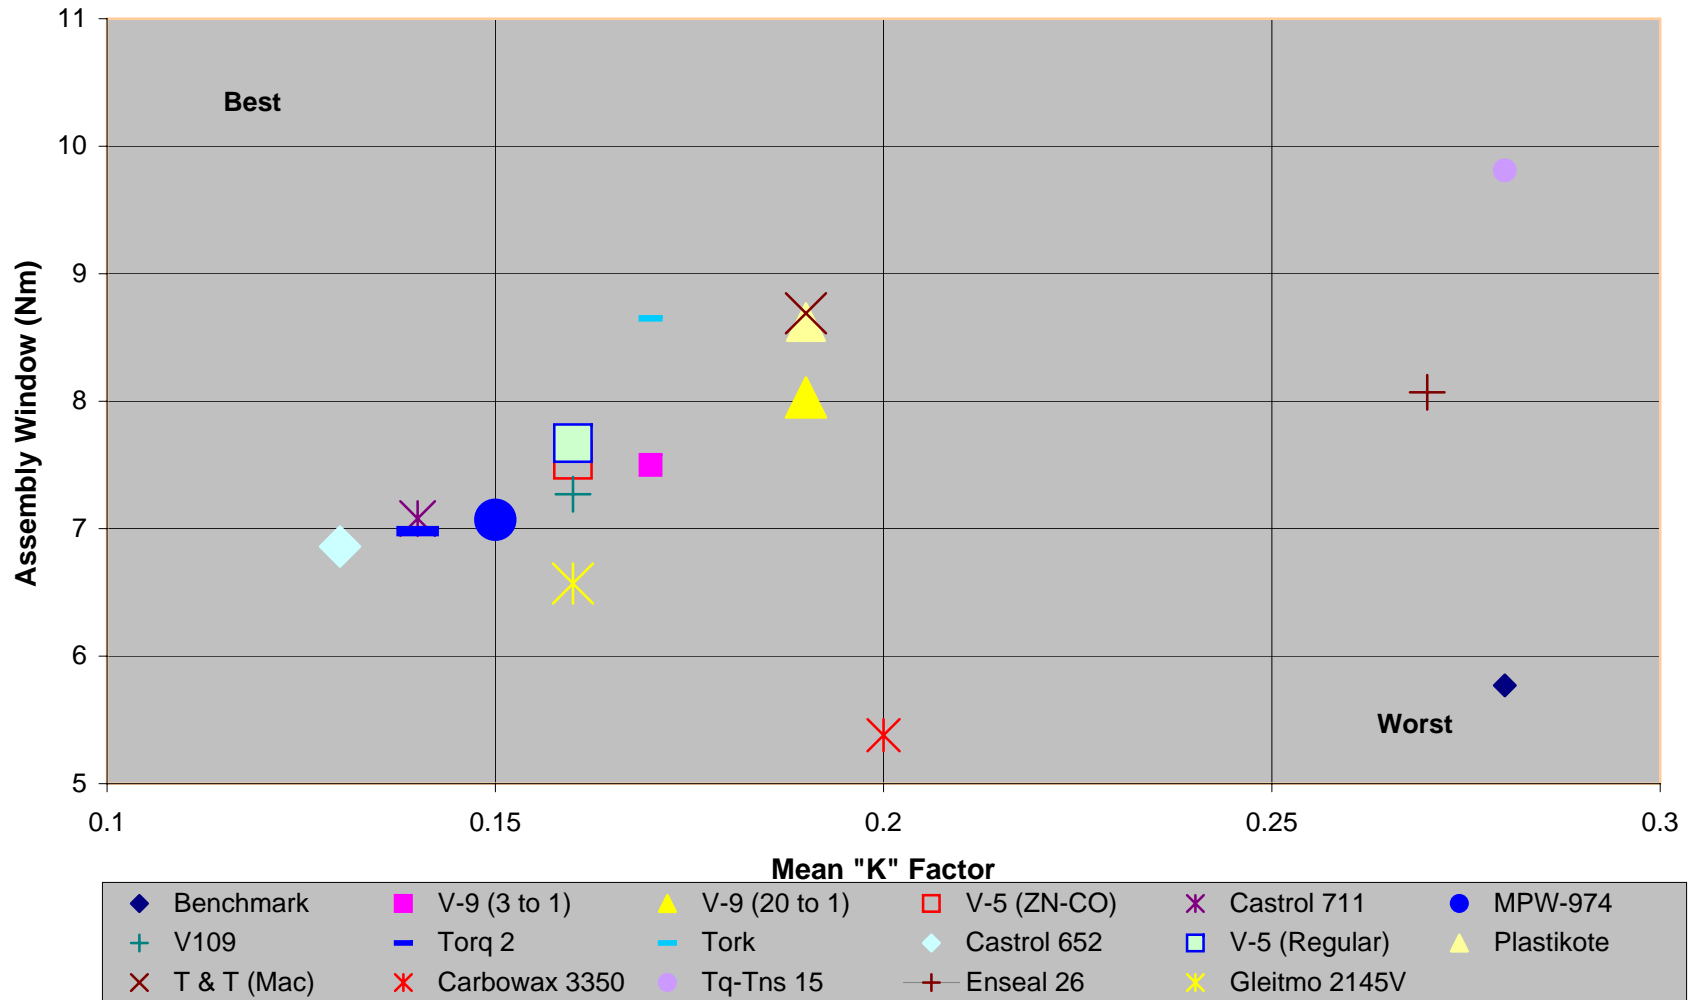

Modern Plating Corporation

Aluminum Summary "K" Factor -vs- Assembly Window

Note: Modern Plating does not supply nor recommend Carbowax 3350 or Gleitmo 2145V.